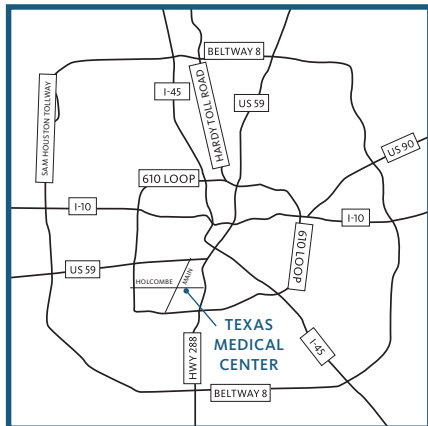

SHUTTLE ROUTES

Patient and Visitor Parking

Contract Parking

Green Shuttle Stop

Green Shuttle Route

Red Shuttle Stop

Red Shuttle Route

METRORail

Metro Transit Center

METRORail Stations

A Memorial Hermann Hospital

B Dryden / Texas Medical Center

C Transit Center

D Smith Lands / Greenbriar

<p> Green Shuttle Stops</p> <ul style="list-style-type: none"> Smith Lands @ David M. Underwood Blvd Bertner @ Dynamic Way Dynamic Way @ Robertson Rd Robertson Rd. @ Breakthrough Way Pressler @ UT Health Bertner @ Bates Bertner @ Moursund Moursund @ MD Anderson Blvd Lamar Fleming @ Cambridge Holcombe @ MD Anderson Blvd 	<p> Red Shuttle Stops</p> <ul style="list-style-type: none"> Smith Lands @ David M. Underwood Pressler @ Main Fannin @ Dryden Fannin @ University Ross Sterling @ Fannin John Freeman @ E. Cullen Bertner @ Bates
---	---