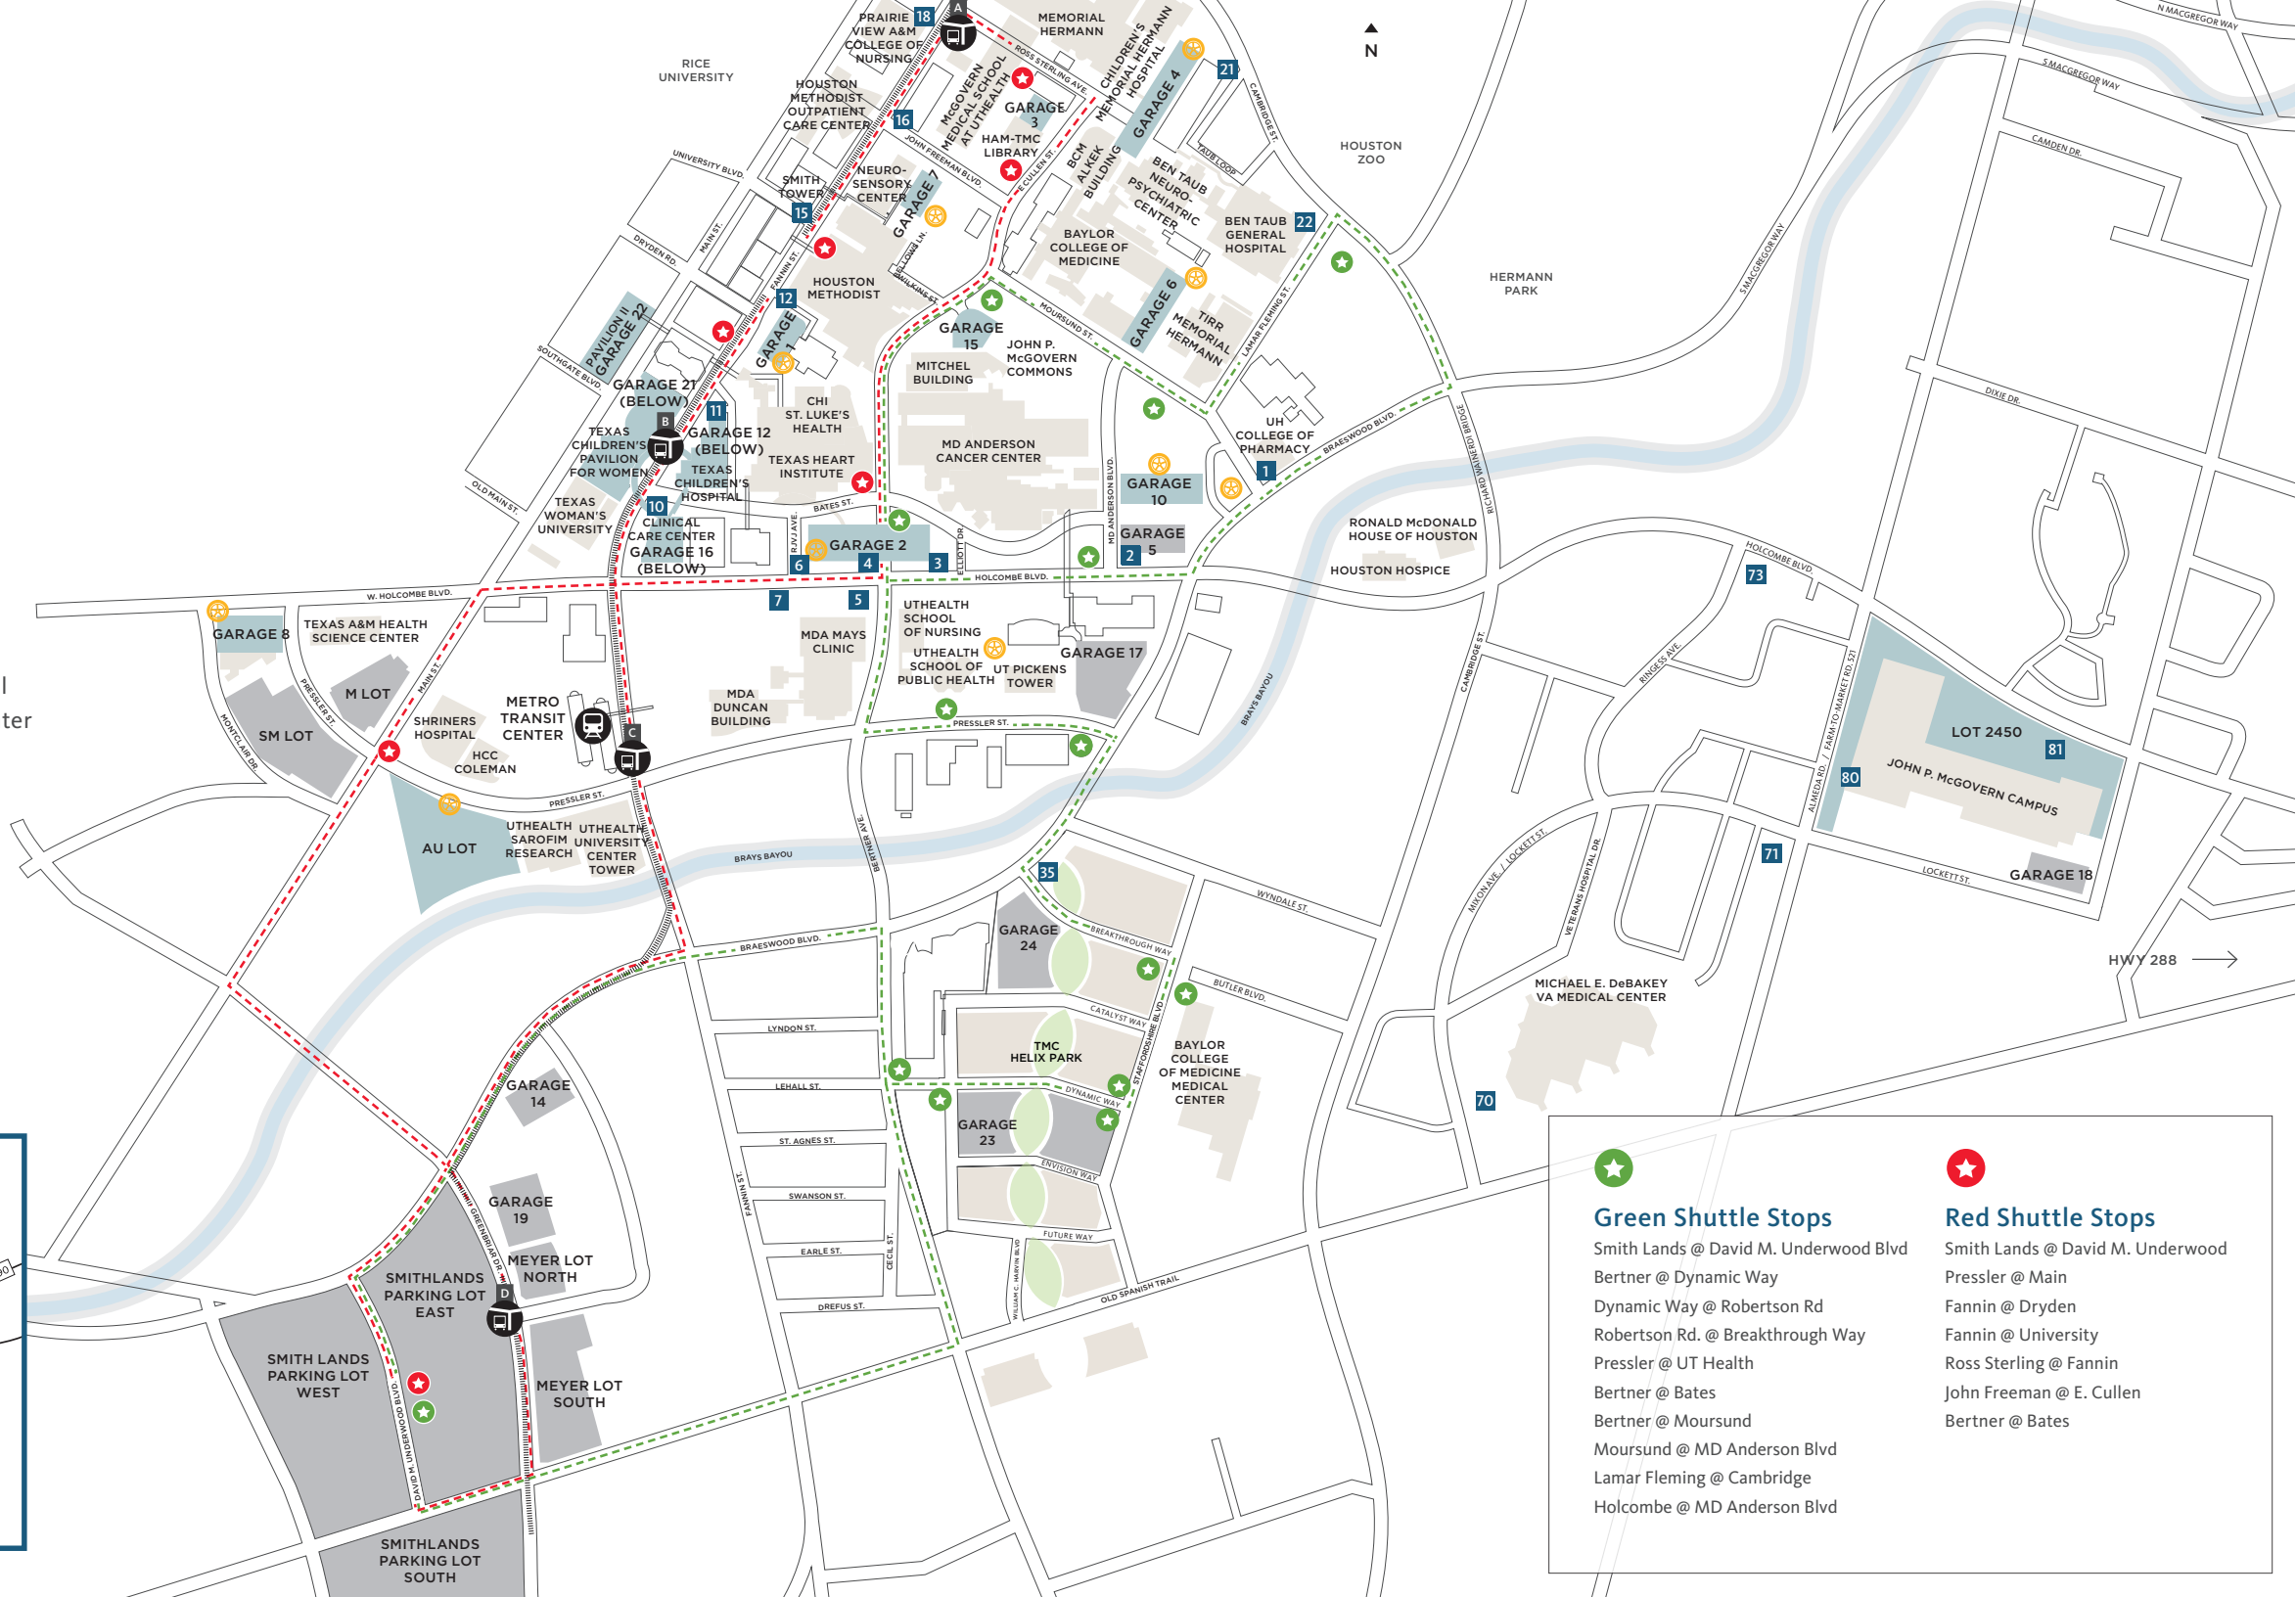

RED SHUTTLE STOPS

- Smith Lands @ David M. Underwood
- Pressler @ Main
- Fannin @ Dryden
- Fannin @ University
- John Freeman @ E. Cullen
- Ross Sterling @ Fannin
- Bertner @ Bates

Green Shuttle

The Green route will operate 4:30 a.m. to 11:00 p.m., Monday through Friday.

Stop frequencies will be every 10-12 minutes during peak hours (6 a.m. to 8:30 a.m.) and (3 p.m. to 6 p.m.). 30 minutes all other times.

GREEN SHUTTLE STOPS

- Smith Lands @ David M. Underwood Blvd
- Bertner @ Dynamic Way
- Dynamic Way @ Robertson Rd
- Robertson Rd. @ Breakthrough Way
- Pressler @ UT Health
- Bertner @ Bates
- Bertner @ Moursund
- Moursund @ MD Anderson Blvd
- Lamar Fleming @ Cambridge
- Holcombe @ MD Anderson Blvd

SHUTTLE ROUTES

Patient and Visitor Parking

Contract Parking

Green Shuttle Stop

Green Shuttle Route

Red Shuttle Stop

Red Shuttle Route

METRORail

Metro Transit Center

METRORail Stations

A Memorial Hermann Hospital

B Dryden / Texas Medical Center

C Transit Center

D Smith Lands / Greenbriar

<p> Green Shuttle Stops</p> <ul style="list-style-type: none"> Smith Lands @ David M. Underwood Blvd Bertner @ Dynamic Way Dynamic Way @ Robertson Rd Robertson Rd. @ Breakthrough Way Pressler @ UT Health Bertner @ Bates Bertner @ Moursund Moursund @ MD Anderson Blvd Lamar Fleming @ Cambridge Holcombe @ MD Anderson Blvd 	<p> Red Shuttle Stops</p> <ul style="list-style-type: none"> Smith Lands @ David M. Underwood Pressler @ Main Fannin @ Dryden Fannin @ University Ross Sterling @ Fannin John Freeman @ E. Cullen Bertner @ Bates
---	---