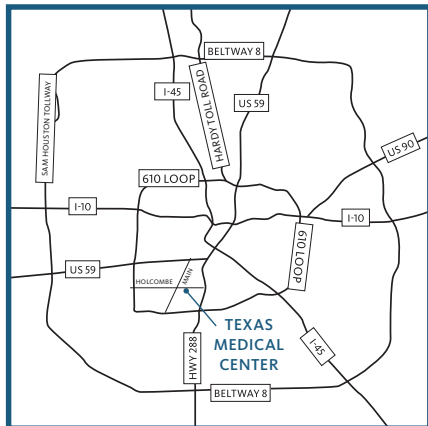

SHUTTLE ROUTES

Patient and Visitor Parking

Contract Parking

Green Shuttle Stop

Green Shuttle Route

Red Shuttle Stop

Red Shuttle Route

METRORail

Metro Transit Center

METRORail Stations

A Memorial Hermann Hospital

B Dryden / Texas Medical Center

C Transit Center

D Smith Lands / Greenbriar

<p> Green Shuttle Stops</p> <ul style="list-style-type: none"> Smith Lands @ David M. Underwood Blvd South Braeswood @ Bertner South Braeswood @ Wyndale Pressler @ UTHealth Bertner @ Bates Bertner @ Moursund Moursund @ MD Anderson Blvd Lamar Fleming @ Cambridge Holcombe @ Md Anderson Blvd 	<p> Red Shuttle Stops</p> <ul style="list-style-type: none"> Smith Lands @ David M. Underwood Pressler @ Holcombe Fannin @ Dryden Fannin @ University Ross Sterling @ Fannin John Freeman @ E. Cullen Bertner @ Bates
---	---