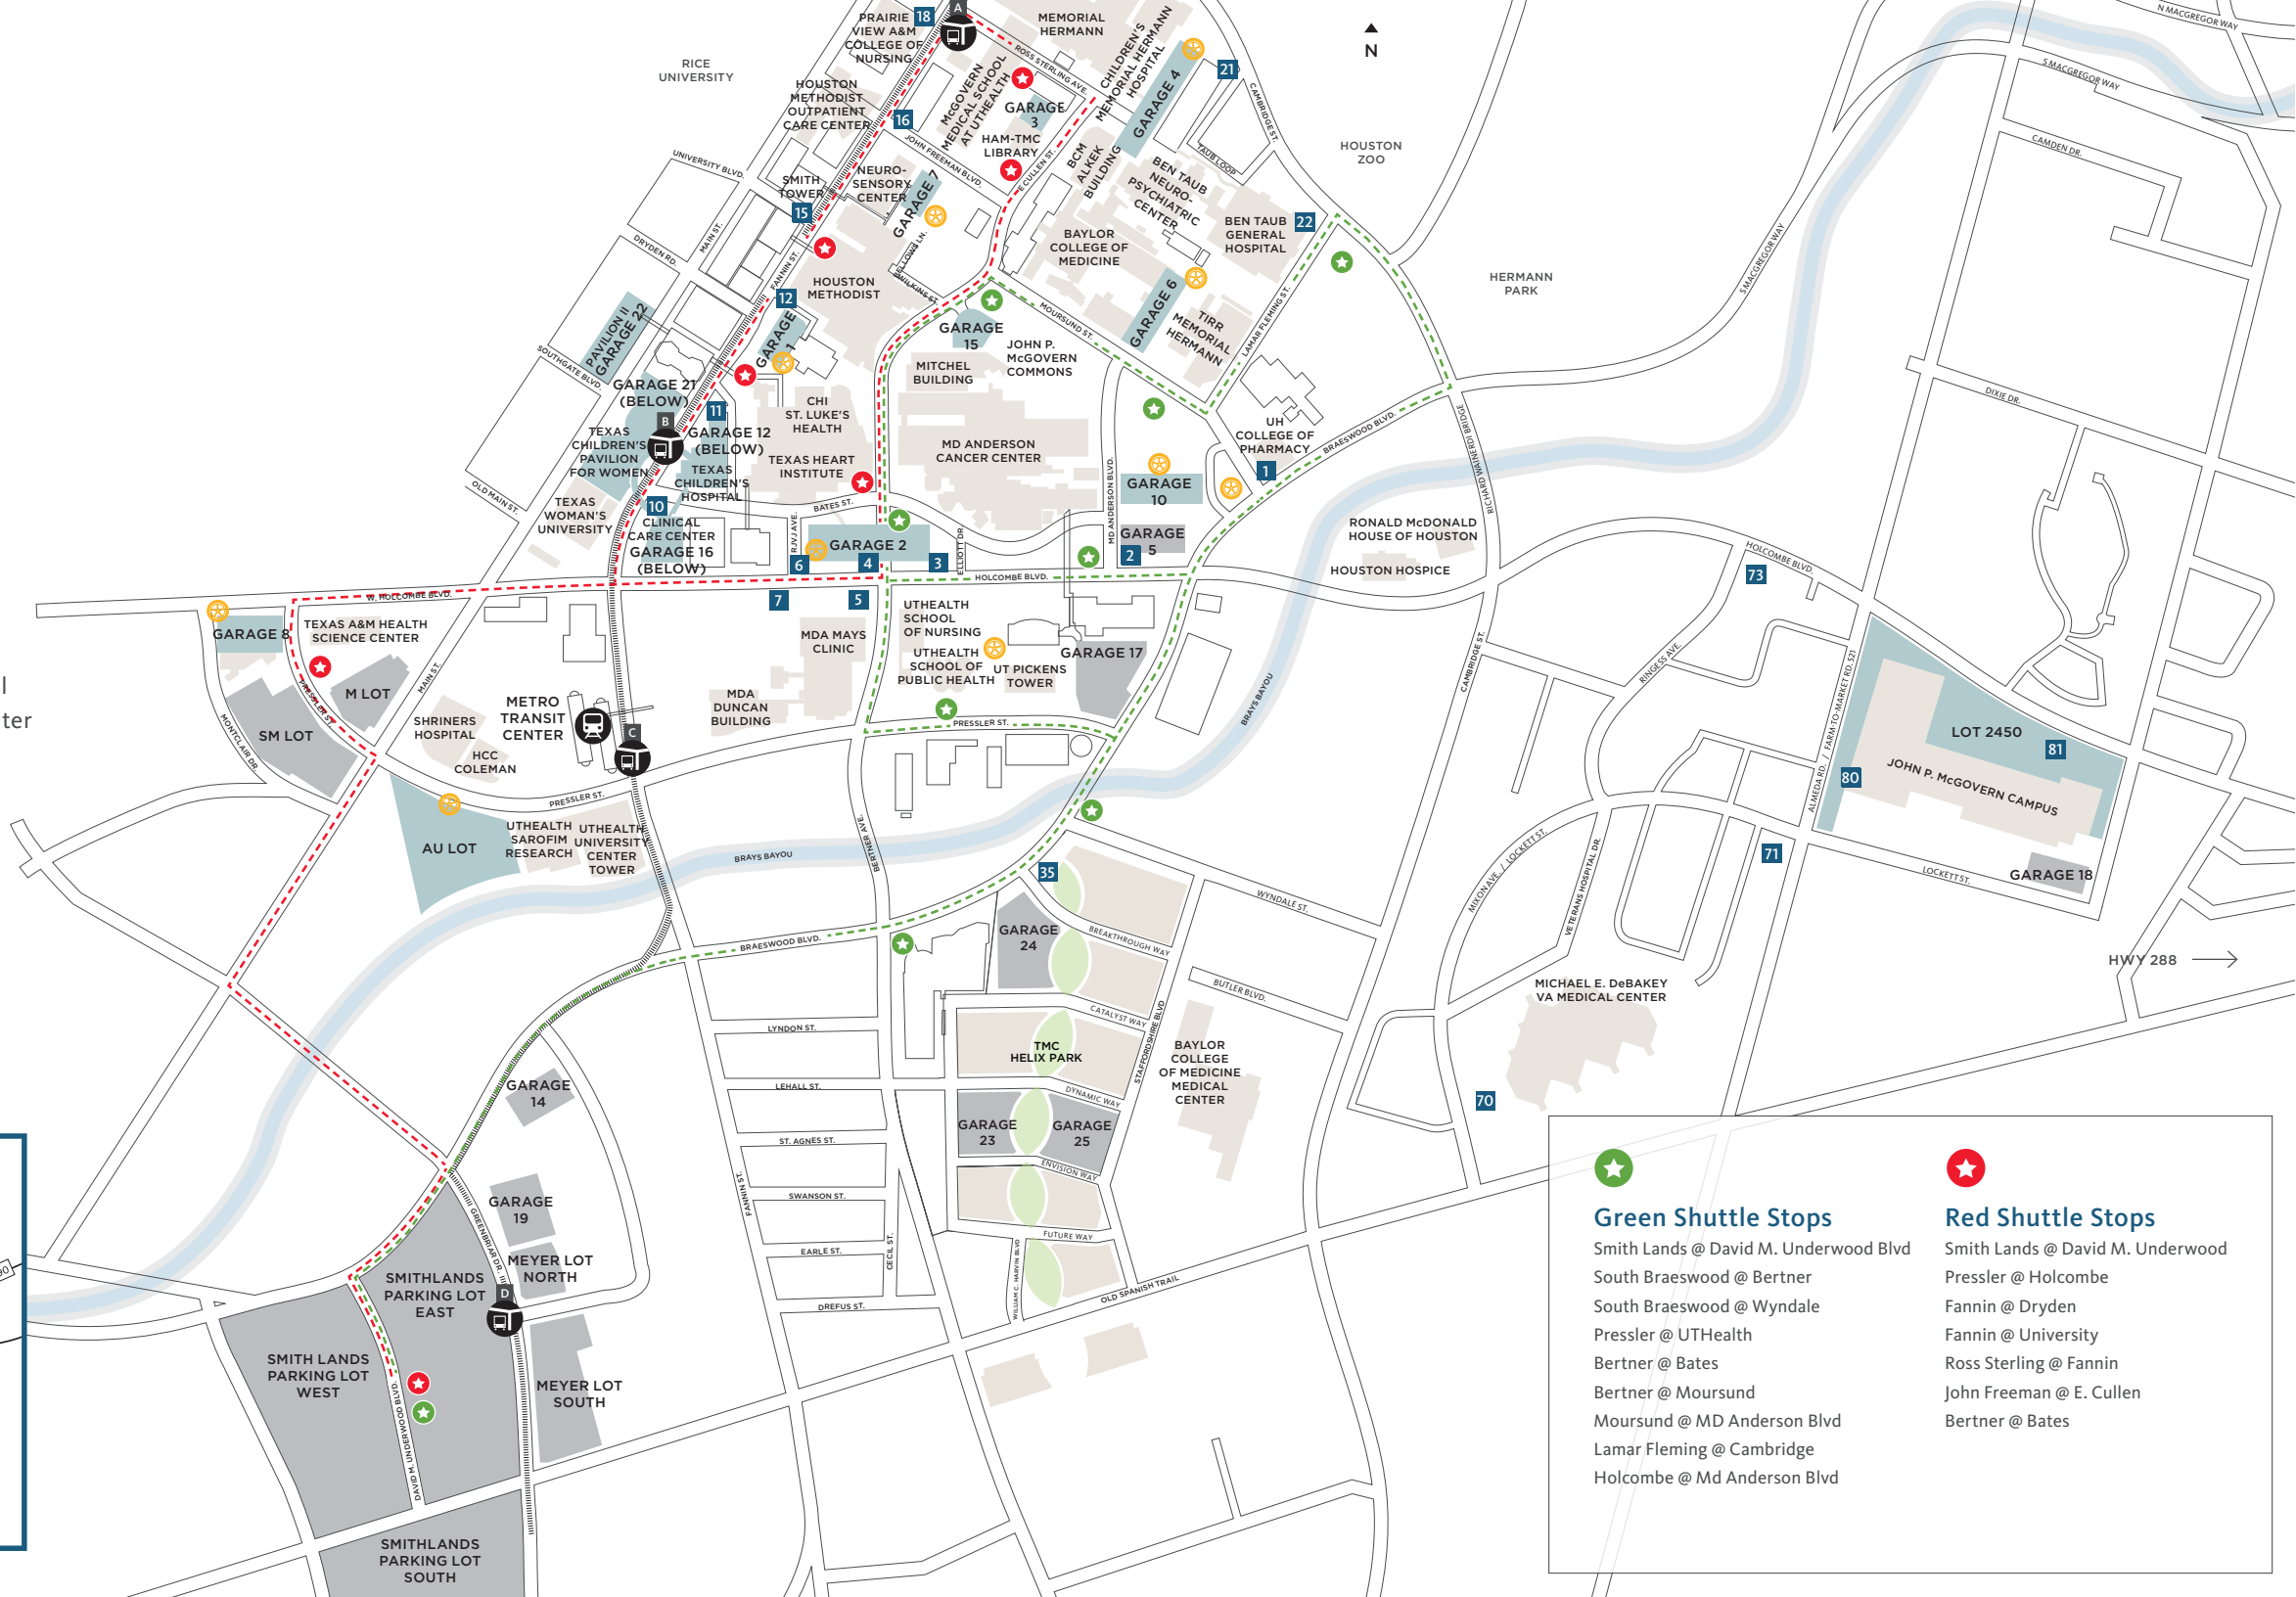

RED SHUTTLE STOPS

- Smith Lands @ David M. Underwood
- Pressler @ Holcombe
- Fannin @ Dryden
- Fannin @ University
- John Freeman @ E. Cullen
- Ross Sterling @ Fannin
- Bertner @ Bates

Green Shuttle

The Green route will operate 4:30 a.m. to 11:00 p.m., Monday through Friday.

Stop frequencies will be every 10-12 minutes during peak hours (6 a.m. to 8:30 a.m.) and (3 p.m. to 6 p.m.). 30 minutes all other times.

GREEN SHUTTLE STOPS

- Smith Lands @ David M. Underwood Blvd
- South Braeswood @ Bertner
- South Braeswood @ Wyndale
- Pressler @ UTHealth
- Bertner @ Bates
- Bertner @ Moursund
- Moursund @ MD Anderson Blvd
- Lamar Fleming @ Cambridge
- Holcombe @ Md Anderson Blvd

SHUTTLE ROUTES

Patient and Visitor Parking

Contract Parking

Green Shuttle Stop

Green Shuttle Route

Red Shuttle Stop

Red Shuttle Route

METRORail

Metro Transit Center

METRORail Stations

A Memorial Hermann Hospital

B Dryden / Texas Medical Center

C Transit Center

D Smith Lands / Greenbriar

<p> Green Shuttle Stops</p> <ul style="list-style-type: none"> Smith Lands @ David M. Underwood Blvd South Braeswood @ Bertner South Braeswood @ Wyndale Pressler @ UTHealth Bertner @ Bates Bertner @ Moursund Moursund @ MD Anderson Blvd Lamar Fleming @ Cambridge Holcombe @ Md Anderson Blvd 	<p> Red Shuttle Stops</p> <ul style="list-style-type: none"> Smith Lands @ David M. Underwood Pressler @ Holcombe Fannin @ Dryden Fannin @ University Ross Sterling @ Fannin John Freeman @ E. Cullen Bertner @ Bates
---	---